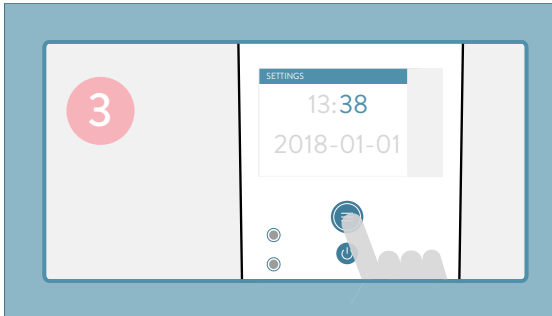

SET OR CHANGE TIME AND DATE

With the system off, press the Menu button and the On/Off button simultaneously.

The settings menu will appear.

Press the Menu button once to increase number, hold the Menu button to move on.

Hold the Menu button on the last number to finish. The device will start.