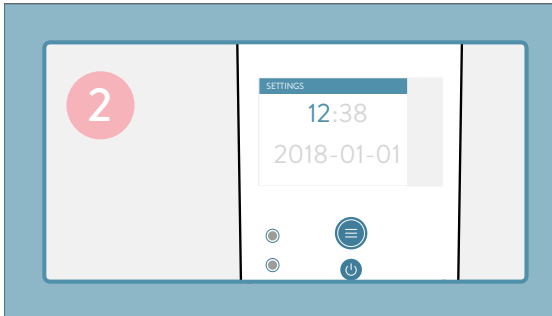

SET OR CHANGE TIME AND DATE

With the system off, press the Menu button and the On/Off button simultaneously.

The settings menu will appear.

Press the Menu button once to increase number, hold the Menu button to move on.

Hold the Menu button on the last number to finish. The device will start.