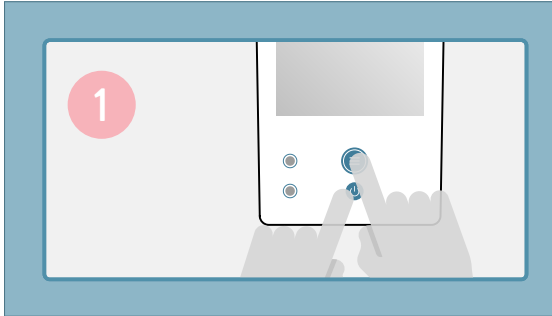

SET OR CHANGE TIME AND DATE

With the system off, press the Menu button and the On/Off button simultaneously.

The settings menu will appear.

Press the Menu button once to increase number, hold the Menu button to move on.

Hold the Menu button on the last number to finish. The device will start.